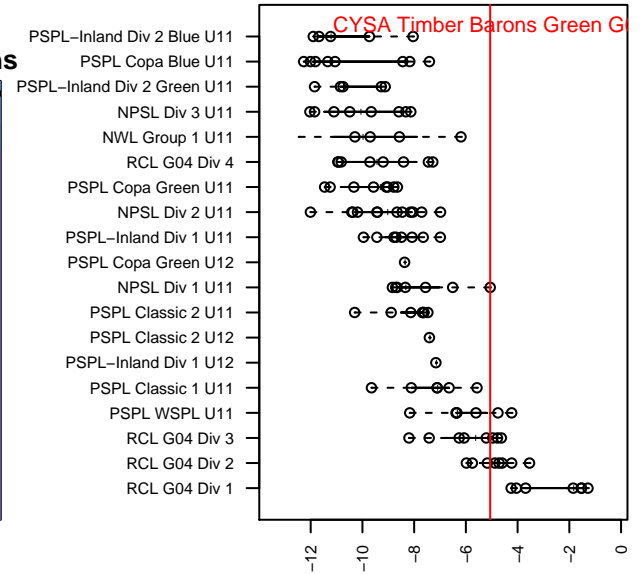

CYSA Timber Barons Green G04

Cowlitz Youth Soccer Assoc.
 Kelso, WA
 G04 total strength=616
 attack=0.5 defense=0.56
 fall league = PTT G04 Div 1 White
 spr league = Spr OYS G04 Div 1 Red

alt names used:
 Timber Baron '04
 TIMBER BARONS 04 (WA)
 CYSA Timber Barons G04
 Timber Barons 04G
 Timber Barons 04G

Venues played:
 2015 KITG GU11 Green
 2015 Bend Premier Cup U11G 9v9 SILVER U1
 2015 Mt Hood Challenge U11
 2015 PTT G04 Division 1 White
 2015 Spr OYS G04 Division 1 Red

CYSA Timber Barons Green G04
 Dots are actual minus expected GF (blue circles) and GA (red triangles).
 Blue line is smoothed change in attack strength. Red is smoothed change in defense strength.

**attack and defense variance (black dot)
relative to other teams
and top 10 in region**

**attack and defense rating
relative to others at age
and all opponents in last 13 months**

Performance relative to 13 month average